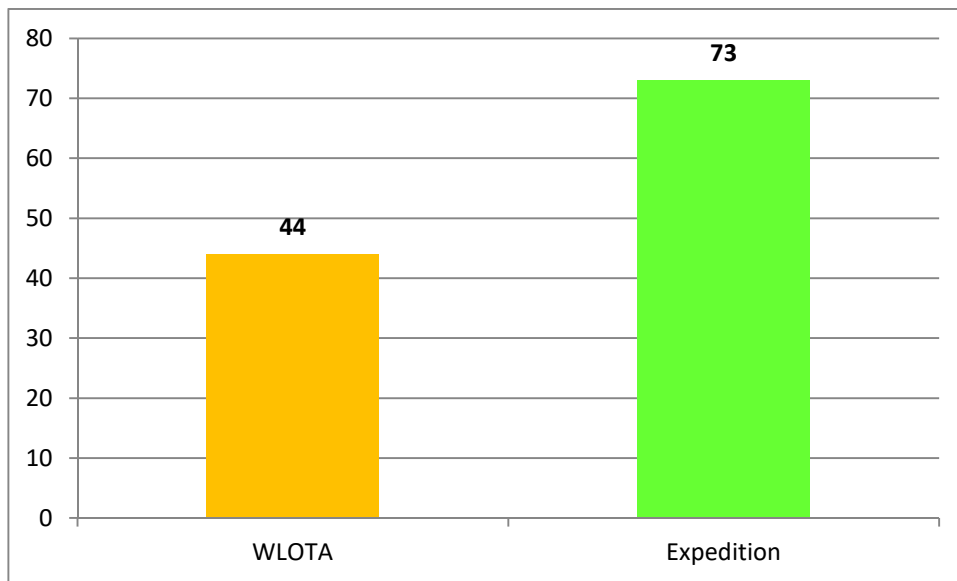

LH N°	Call Sign Expedition	Date from	Date To
1403	IB0/S55M	25/07/2007	29/07/2007
1492	9A/HA5AZZ	23/07/2007	23/07/2007
1492	9A/HA5TAA	23/07/2007	23/07/2007
1571	9A6AA/P	18/07/2007	18/07/2007
1571	9A2EU/P	18/07/2007	18/07/2007
1589	UE1OTA/1	24/07/2007	30/07/2007
1589	RZ1OA/1	24/07/2007	30/07/2007
1589	UA1OLM/1	24/07/2007	30/07/2007
1902	EA6/HB9BHY	01/06/2007	14/06/2007
2002	SY8WT	16/06/2007	22/06/2007
2222	DL0RSH	09/11/2007	12/11/2007
2311	DH9YPA	08/06/2007	13/06/2007
2373	LA/PA3FMC	16/08/2007	22/08/2007
2373	LA/PE1BTV	16/08/2007	22/08/2007
3466	9A/HA5AZZ	27/07/2007	27/07/2007
3466	9A/HA5TAA	27/07/2007	27/07/2007
3851	9A6AA/P	12/08/2007	12/08/2007
4036	J48YL	26/07/2007	31/07/2007
4036	J48M	26/07/2007	31/07/2007
4036	J48IO	26/07/2007	31/07/2007
4210	IQ8ST/P	30/06/2007	01/07/2007
4273	9A/T94DX	31/05/2007	31/05/2007