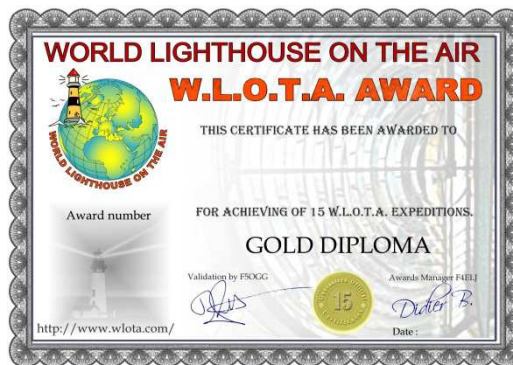

## **Update in January 2018 :**

- 2008

F5OGG  
WLOTA Manager.

# WLOTA Expeditionary Diploma's

For 5 WLOTA Activated

For 10 WLOTA Activated

For 15 WLOTA Activated