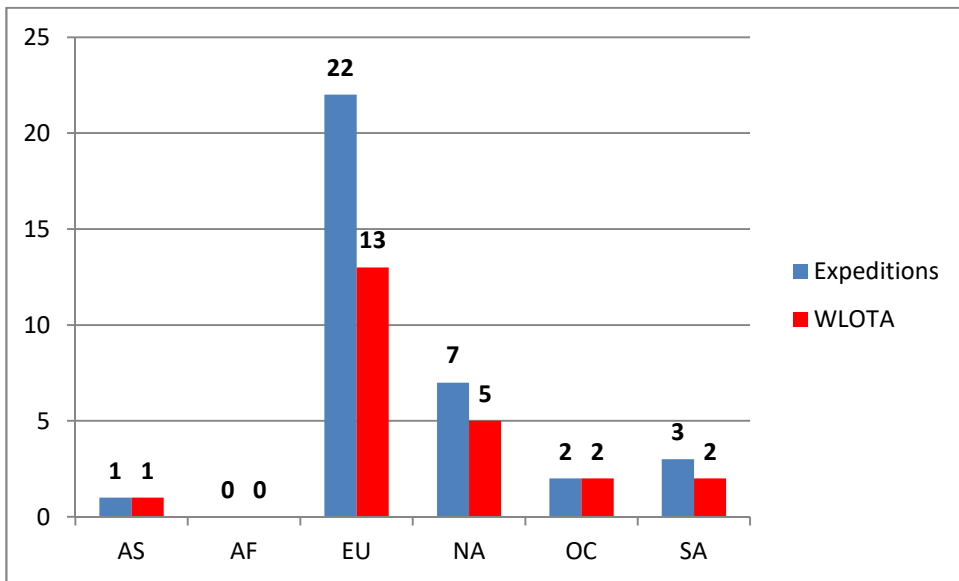

WLOTA Expeditionary Diploma's.....	4
WLOTA Expedition - 1997.....	5
WLOTA Expedition - 1998.....	7
WLOTA Expedition - 1999.....	10

WLOTA Expeditionary Diploma's

For 5 WLOTA Activated

For 10 WLOTA Activated

For 15 WLOTA Activated

WLOTA Expedition - 1997

LH N°	Call Sign Expedition	Date from	Date To
0001	F5SKJ/P	17/08/1997	17/08/1997
0001	F5OGG/P	17/08/1997	17/08/1997
0141	GW4KCT/P	08/08/1997	11/08/1997
0141	GW8FIS/P	08/08/1997	11/08/1997
0234	M/PA3GIO/P	06/08/1997	06/08/1997
0234	M/PA3GIO/P	08/08/1997	08/08/1997
0234	M/PA3GIO/P	15/08/1997	15/08/1997
0412	9Y4/PA3BBP	30/08/1997	11/09/1997
0412	9Y4/PA3EWP	30/08/1997	11/09/1997
0463	ZY6WL	14/07/1997	17/07/1997
0559	CY9AA	01/07/1997	03/07/1997
0559	CY9SS	26/07/1997	05/08/1997
0622	F6OYU/P	31/08/1997	31/08/1997
0722	VK2IOM	13/09/1997	14/09/1997
0755	TK/OM2DX/P	15/09/1997	16/09/1997
0755	TK/OM3JW/P	15/09/1997	16/09/1997
0758	CY0DX	23/10/1997	06/11/1997
0764	GM3BQA/P	05/07/1997	06/07/1997
0764	GM4YMM/P	05/07/1997	06/07/1997
0764	GM0AXY/P	05/07/1997	06/07/1997
0767	ED1OCV	25/07/1997	27/07/1997
1222	GM0AXY/P	07/09/1997	07/09/1997
1242	N6VV/VE7	31/07/1997	02/08/1997
1336	J6/PA3BBP	21/08/1997	30/08/1997
1336	J6/PA3EWP	21/08/1997	30/08/1997
1390	TK/DL6NBR/P	14/09/1997	21/09/1997
1747	ED5HQ	07/08/1997	09/08/1997
1837	RI0TA	26/07/1997	29/07/1997
1997	G3RTE/P	26/07/1997	27/07/1997
2197	VK6ISL	07/09/1997	11/09/1997
2371	DL2RNS/P	07/12/1997	09/12/1997
2371	DL2RVL/P	07/12/1997	09/12/1997
2371	DL2VFR/P	07/12/1997	09/12/1997
2802	KP4GC	01/07/1997	31/12/1997
2988	EA6/HB9BHY	25/08/1997	06/09/1997