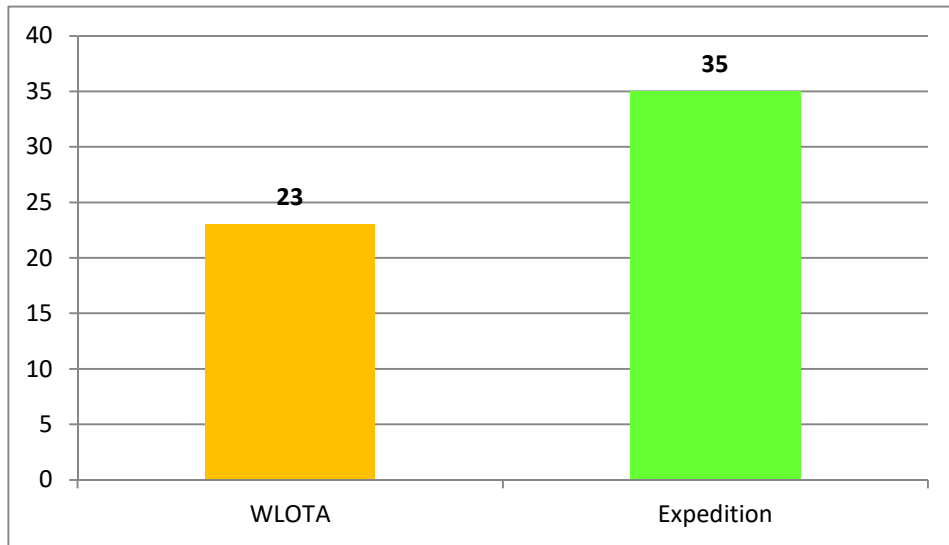

WLOTA Expeditionary Diploma's.....	4
WLOTA Expedition - 1997.....	5
WLOTA Expedition - 1998.....	7
WLOTA Expedition - 1999.....	10

WLOTA Expeditionary Diploma's

For 5 WLOTA Activated

For 10 WLOTA Activated

For 15 WLOTA Activated

WLOTA Expedition - 1997

LH N°	Call Sign Expedition	Date from	Date To
0001	F5SKJ/P	17/08/1997	17/08/1997
0001	F5OGG/P	17/08/1997	17/08/1997
0141	GW4KCT/P	08/08/1997	11/08/1997
0141	GW8FIS/P	08/08/1997	11/08/1997
0234	M/PA3GIO/P	06/08/1997	06/08/1997
0234	M/PA3GIO/P	08/08/1997	08/08/1997
0234	M/PA3GIO/P	15/08/1997	15/08/1997
0412	9Y4/PA3BBP	30/08/1997	11/09/1997
0412	9Y4/PA3EWP	30/08/1997	11/09/1997
0463	ZY6WL	14/07/1997	17/07/1997
0559	CY9AA	01/07/1997	03/07/1997
0559	CY9SS	26/07/1997	05/08/1997
0622	F6OYU/P	31/08/1997	31/08/1997
0722	VK2IOM	13/09/1997	14/09/1997
0755	TK/OM2DX/P	15/09/1997	16/09/1997
0755	TK/OM3JW/P	15/09/1997	16/09/1997
0758	CY0DX	23/10/1997	06/11/1997
0764	GM3BQA/P	05/07/1997	06/07/1997
0764	GM4YMM/P	05/07/1997	06/07/1997
0764	GM0AXY/P	05/07/1997	06/07/1997
0767	ED1OCV	25/07/1997	27/07/1997
1222	GM0AXY/P	07/09/1997	07/09/1997
1242	N6VV/VE7	31/07/1997	02/08/1997
1336	J6/PA3BBP	21/08/1997	30/08/1997
1336	J6/PA3EWP	21/08/1997	30/08/1997
1390	TK/DL6NBR/P	14/09/1997	21/09/1997
1747	ED5HQ	07/08/1997	09/08/1997
1837	RI0TA	26/07/1997	29/07/1997
1997	G3RTE/P	26/07/1997	27/07/1997
2197	VK6ISL	07/09/1997	11/09/1997
2371	DL2RNS/P	07/12/1997	09/12/1997
2371	DL2RVL/P	07/12/1997	09/12/1997
2371	DL2VFR/P	07/12/1997	09/12/1997
2802	KP4GC	01/07/1997	31/12/1997
2988	EA6/HB9BHY	25/08/1997	06/09/1997